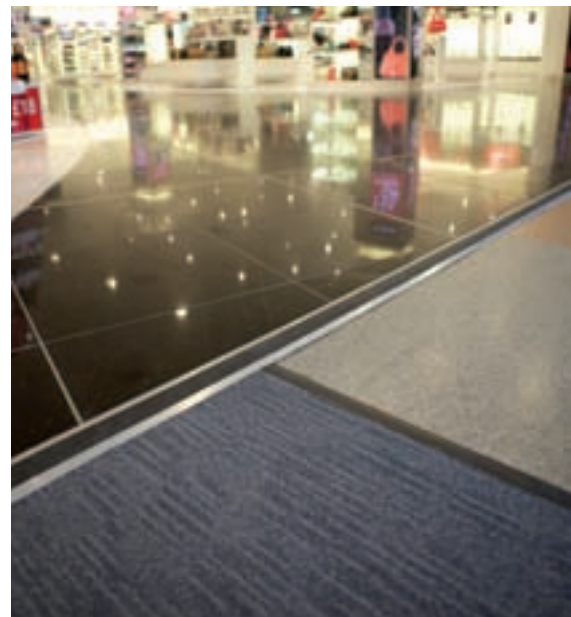

transport/retail

PROJECT:
JERSEY AIRPORT,
JERSEY

Cityscene Carpet Tiles, Clip-Top fx

Gradus carpet & floor trims

Products & Colours Specified:

- Cityscene carpet tiles, colour: Ice
- Clip-top fx floor trim, colour: Brown
- Trans-edge, interior insert colour: Jet

Application:

Gradus carpet tiles and floor trims were chosen to be installed into the major redevelopment of the airside departures lounge at Jersey Airport. The products were installed into a large multi-functional environment that includes a Duty Free Outlet, Bar, Restaurant Facilities and Lounge.

The Cityscene carpet tiles were installed into the lounge and bar areas that extend up to the retail space. The attractive, textured loop pile design was installed to create a broadloom effect.

Cityscene carpet tiles are quick and easy to lay and provide travellers with the comfort of carpet.

The Clip-top fx floor trim, suitable for medium to heavy foot and trolley traffic, was installed between the Cityscene carpet and resilient floorings to create a safe transition between the two.

Trans-edge trims which are designed for areas with heavy foot and trolley traffic, perfect for transport and retail environments, were also installed to provide a neat and aesthetically pleasing transition between the different floorcoverings.